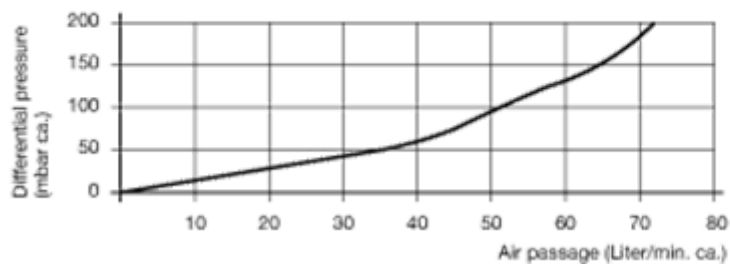

Article number: 20882M1615MSM
 Description: E+G Udluftningsfilter
 Breather filters GN 882-M16x1.5-MS-M

Measures

A/F	= 22
d2	= 22
d3	= 22
e	= 23.5
l1	= 8.5
l2	= 11.5
l3	= 25.5
Thread d1	= M16x1.5