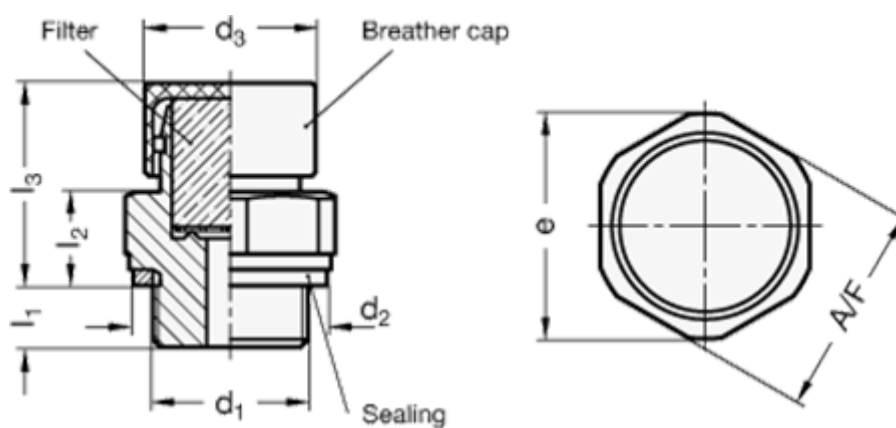

Article number: 20882M1615MSM
 Description: E+G Udluftningsfilter
 Breather filters GN 882-M16x1.5-MS-M

Measures

A/F	= 22
d2	= 22
d3	= 22
e	= 23.5
l1	= 8.5
l2	= 11.5
l3	= 25.5
Thread d1	= M16x1.5